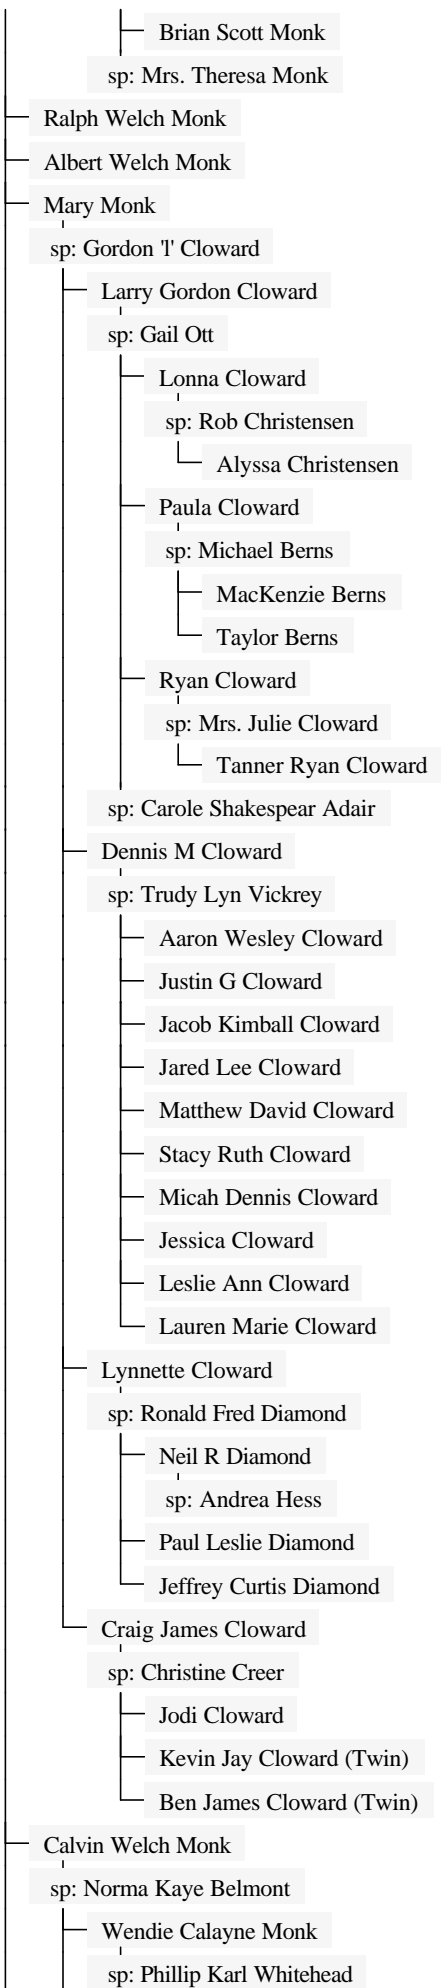

Descendants of John Heiner

23 Feb 2001 Relationship Codes: {+} Multiple Parents

John Heiner

sp: Sarah Jane Coulam

Sarah Coulam Heiner

sp: James Nash Welch

John James Welch

sp: Clara Enger Selina Anderson

sp: Mrs. Martha Pearl Good-Howe

sp: Mrs. Mary Vervean Denny-Pride

William Charles Welch

sp: Verda Farns

Nellie Druce Welch

Sarah Adelgunda Welch

sp: Mr. Sarah Adelgunda Welch

Samuel Welch

Jarod Rodney Monk

Melissa Monk

Megan Pearl Monk

Jana Lyn Monk

sp: Terry Tovey

Justin Wayne Tovey

- Fenton Ian Whitehead
- David Neil Whitehead
- Phillip Vincent Whitehead
- Allan Frank Whitehead
 - sp: Marcia May
- Douglas Charles Whitehead
- Brian David Whitehead
- Charles Nathan Whitehead

- Carol Anne Monk
 - sp: Wilburn Davis Moore Jr. (Attorney)
 - Jennifer Lee Moore
 - sp: Jared Kirk Smith
 - Caleb Davenport Smith
 - Melissa Sue Moore
 - Wilburn Davis Moore III
 - John Fitzhugh Moore